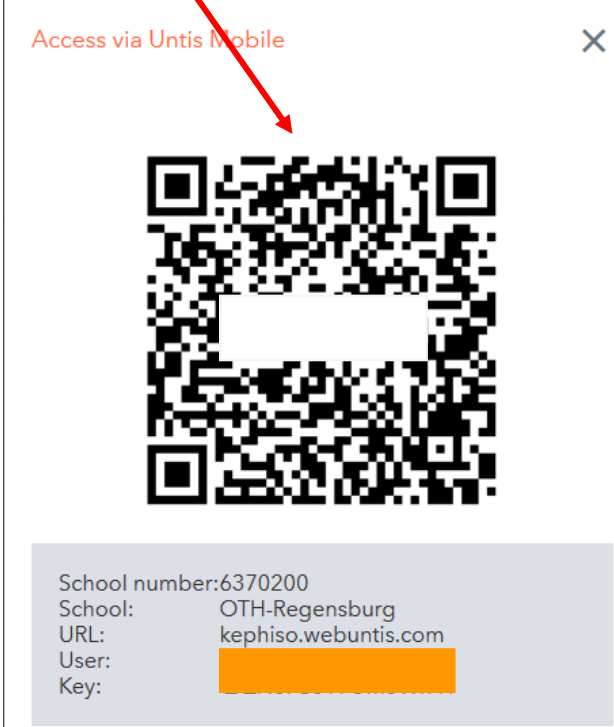

Speichern Passwort ändern

2. Change the language to your preferred setting

3. Save your changes

Click on „Display“ if you want to use the *Untis Mobile* app. You will see a QR code that you can scan with your phone in the Untis Mobile app

1. Click on „Data access“

Untis Mobile

In the Untis Mobile app you can see your weekly time table. This can be useful to check the room where your classes take place, to check if a class was cancelled, etc.